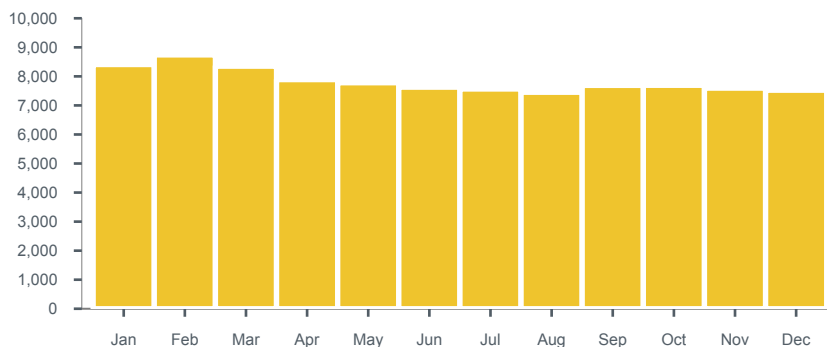

Average circulation by ABC month (print)