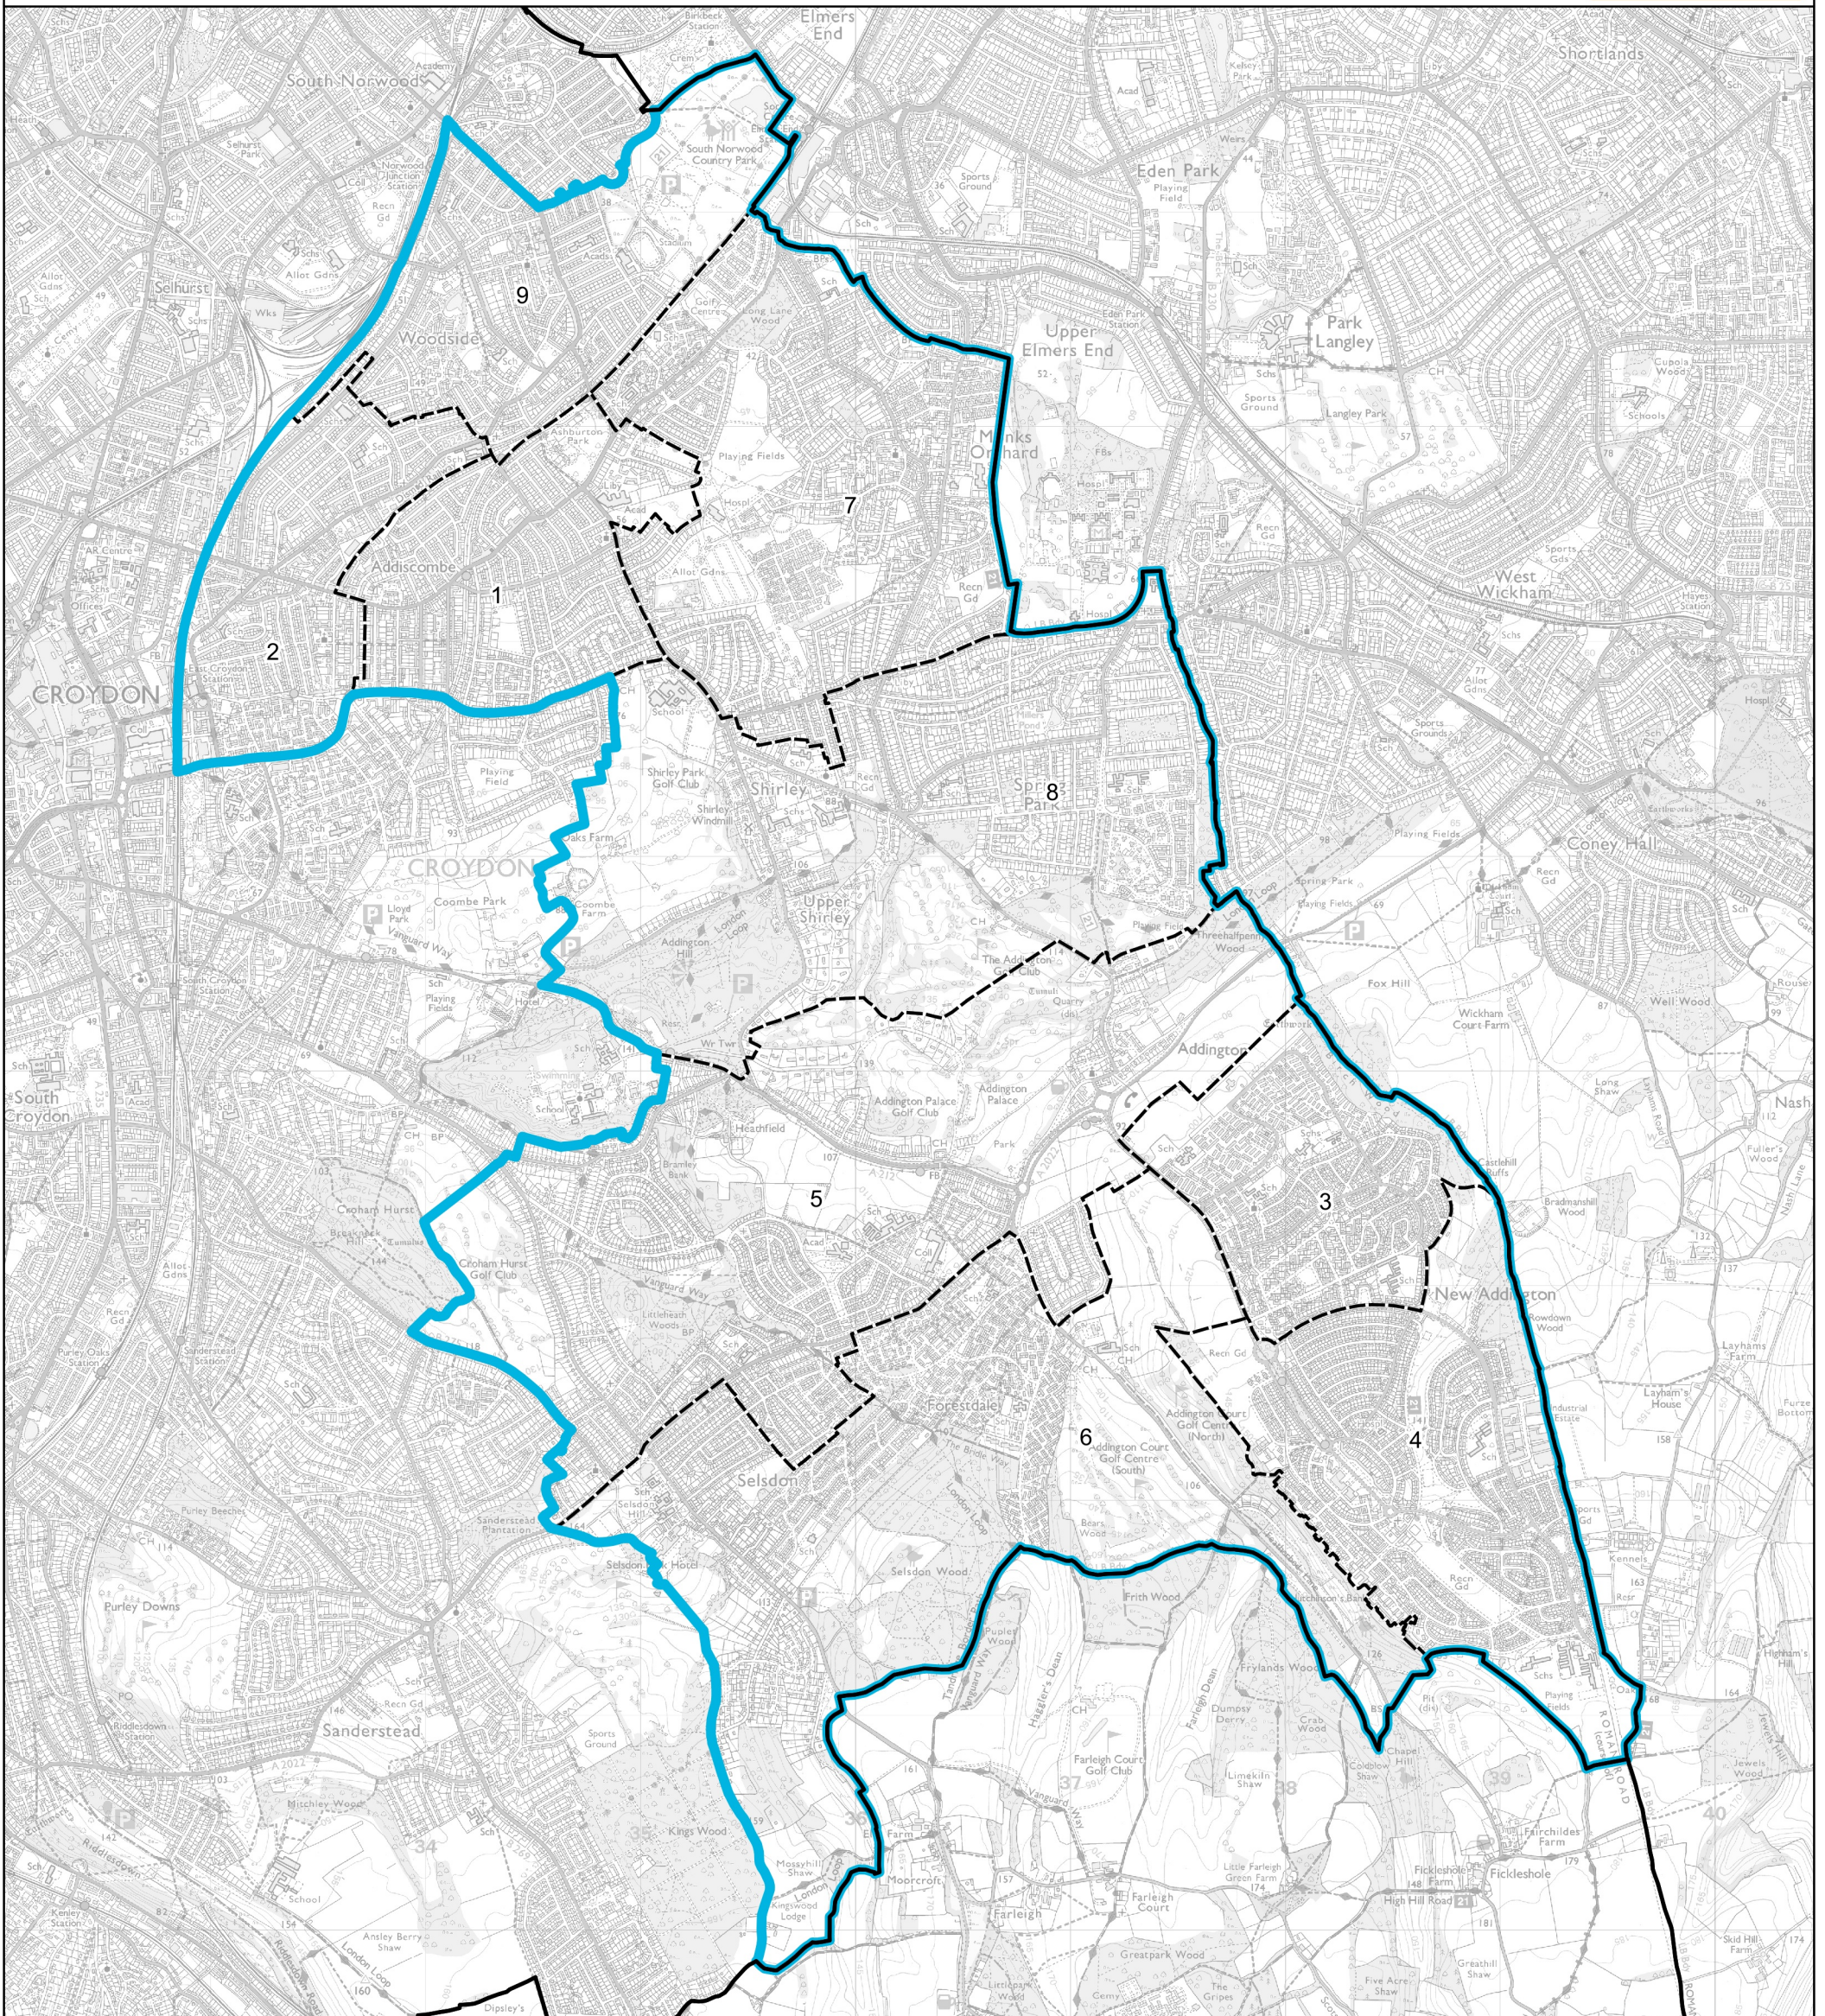

# Boundary Commission for England - Revised Proposals for the London Region

Croydon East Borough Constituency - Electorate 75,346

**Wards:**

- |                               |                   |
|-------------------------------|-------------------|
| 1 Addiscombe East             | 7 Shirley North   |
| 2 Addiscombe West             | 8 Shirley South   |
| 3 New Addington North         | 9 Woodside (Part) |
| 4 New Addington South         |                   |
| 5 Selsdon & Addington Village |                   |
| 6 Selsdon Vale & Forestdale   |                   |

- Constituency
- Local Authorities
- Wards

© Crown copyright and database rights 2022 OS 100018289. You are permitted to use this data solely to enable you to respond to, or interact with, the organisation that provided you with the data. You are not permitted to copy, sub-licence, distribute or sell any of this data to third parties in any form. Third party rights to enforce the terms of this licence shall be reserved to OS.

## Croydon East Borough Constituency