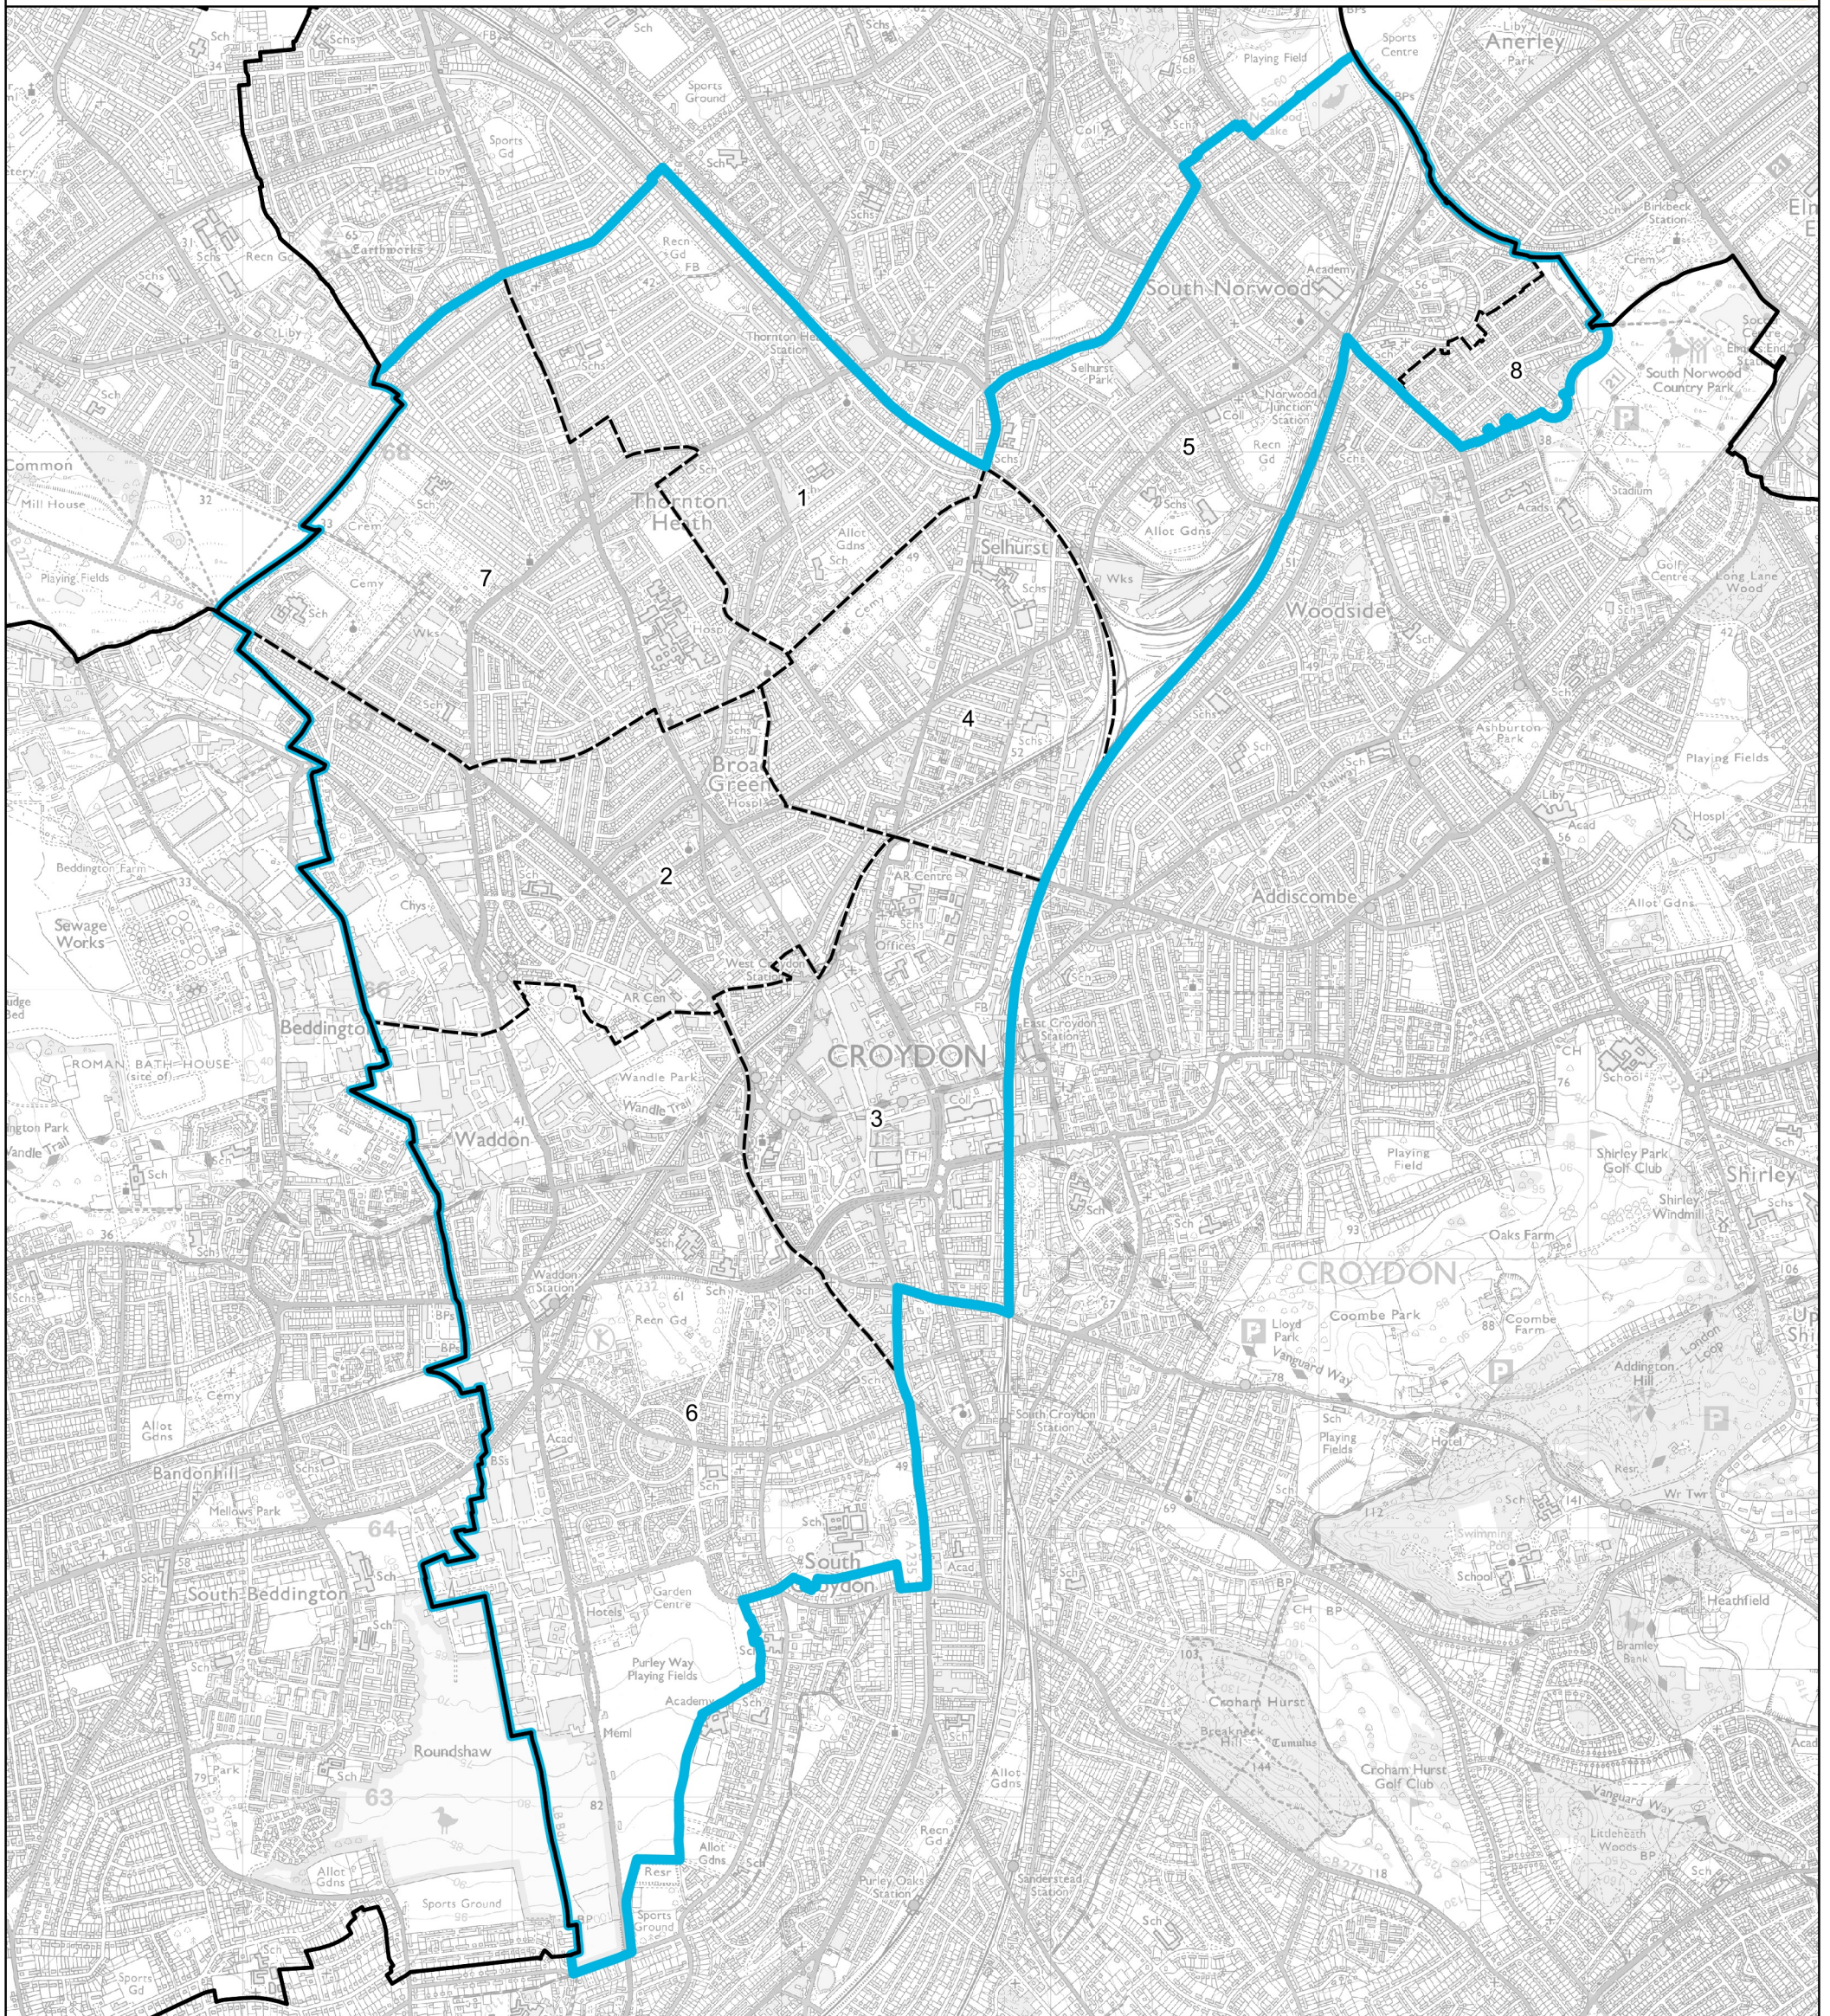

# Boundary Commission for England - Revised Proposals for the London Region

Croydon West and South Norwood Borough Constituency - Electorate 70,812

**Wards:**

- 1 Bensham Manor
- 2 Broad Green
- 3 Fairfield
- 4 Selhurst
- 5 South Norwood
- 6 Waddon
- 7 West Thornton
- 8 Woodside (Part)

## Croydon West and South Norwood Borough Constituency